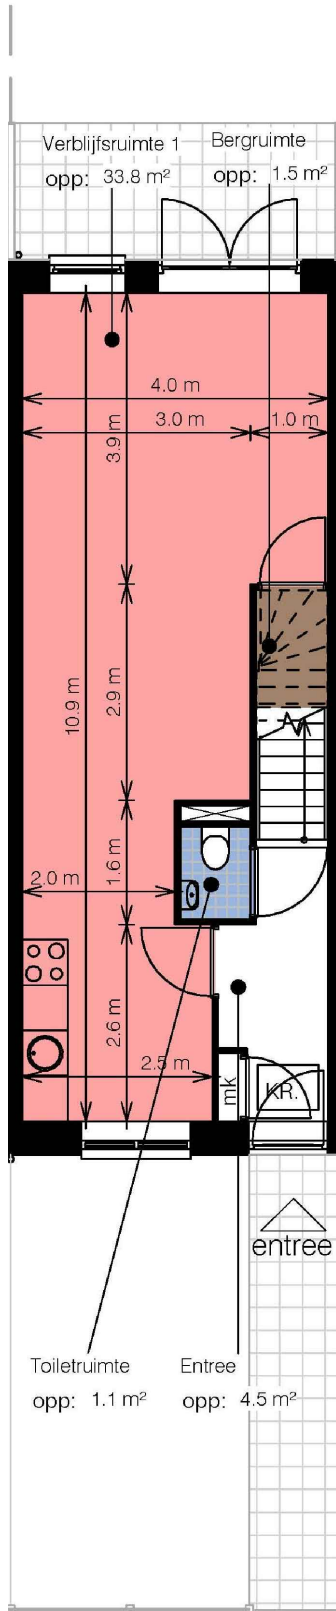

Begane grond

Verdieping

Zolder