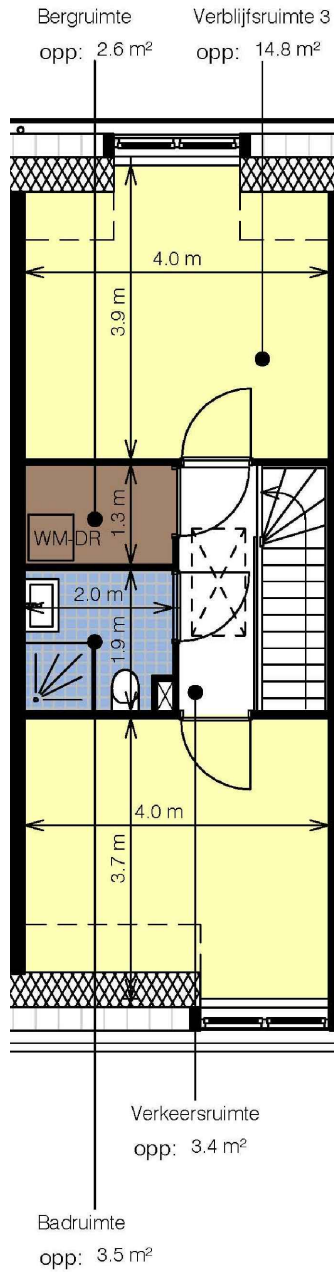

Begane grond

Verdieping

Zolder